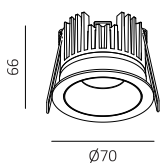

HOTEL Fix Reflect

⊘ Cutout: 62mm
 ▨ 12.5/15/25mm

- Baffle

 AW
 AB
 DK
 CH
- Honey comb

**10W FIXED REFLECTOR DOWNLIGHT
DL3174**

250mA 36V, CRI>90, SDCM<3

FINISHING:
Textured White
Textured Black

IP54

LIGHT DISTRIBUTION for 2700K
spot 17°

h(m)	E(lx)	φ(m)
1	4049	φ0.30
2	1012	φ0.61
3	449.9	φ0.92
4	253.1	φ1.23
5	162.0	φ1.54

medium 22°

h(m)	E(lx)	φ(m)
1	3505	φ0.39
2	876.2	φ0.79
3	389.4	φ1.19
4	291.0	φ1.58
5	140.2	φ1.98

wide 36°

h(m)	E(lx)	φ(m)
1	1619	φ0.64
2	404.8	φ1.29
3	179.9	φ1.94
4	101.2	φ2.59
5	64.77	φ3.24

Photometric Info

DL3174 15D
 DL3174 24D
 DL3174 36D